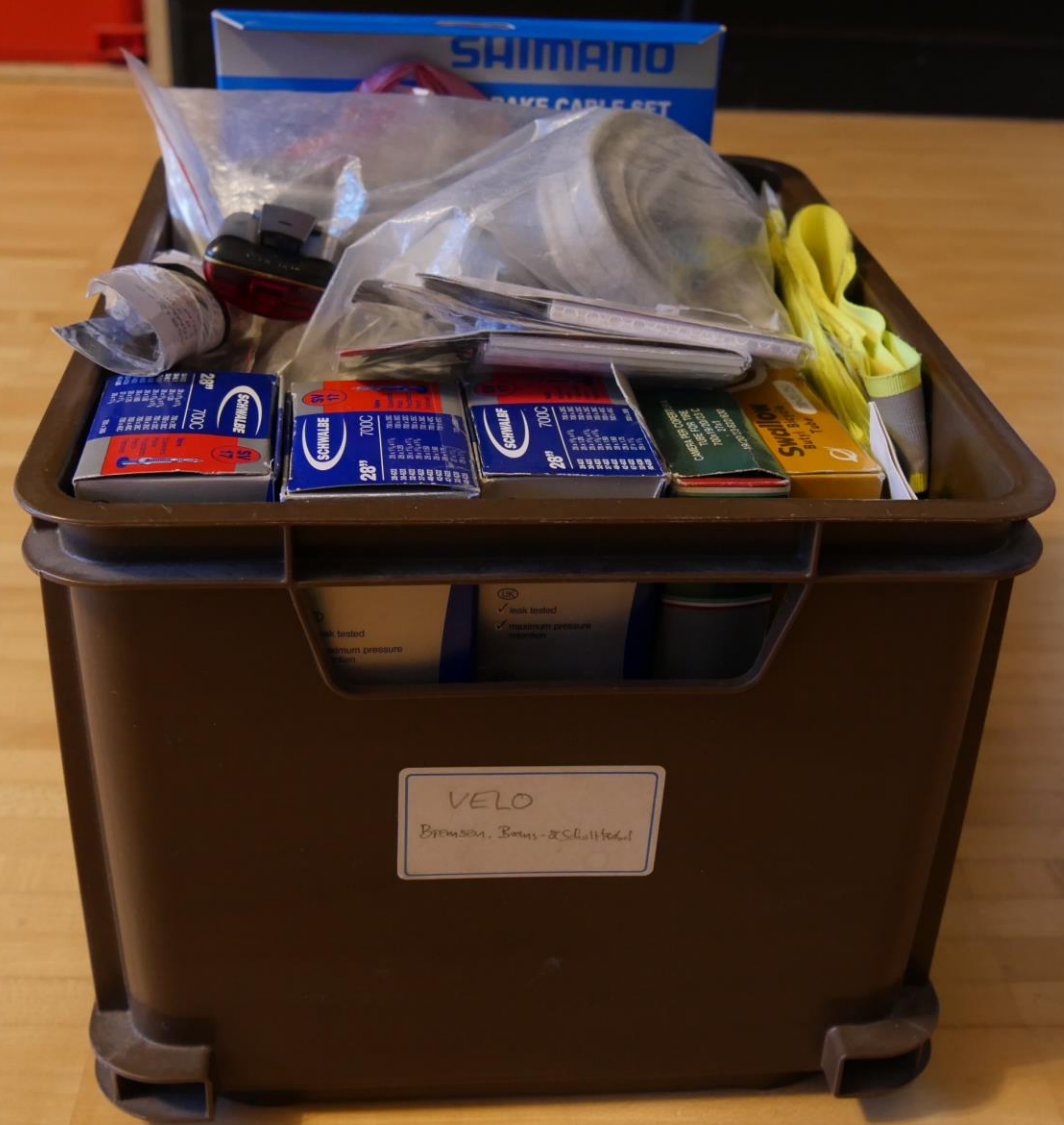

Canon

718
20 20 96000
USB 2.0
i-SENSYS LBP7660cdn
Laser Beam Printer / Impresora Laser / Stampante Laser

RX1-2397-000
02

Diagrams illustrating the steps to open the box, including a 'Push Here' label and a 'Lift Here' label.